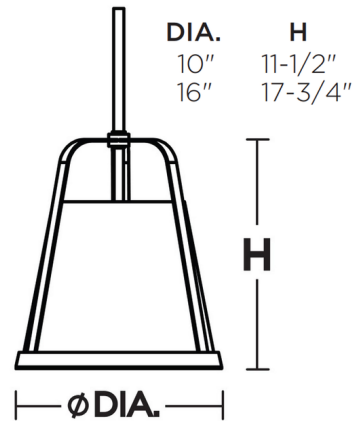

The Lizzette Pendant combines minimalism with subtle details to create a perfect fixture for any transitional home. A large fabric drum shade is held in place by thin metal details that add contrast and visual interest to the drum shape. The diffuser plate across the bottom reduces glare. Perfect for a kitchen or anywhere you need general illumination.

Shown in satin nickel / white

Specifications

COLOR	White
BODY FINISH	Satin Nickel
WATTAGE	9W
DIMMER	Standard 120V
DIMENSIONS	10"W x 12"H
BULB NOT INCLUDED	1 x A19/Medium (E26)/9W/120V LED
COUNTRY OF ORIGIN	China

Technical Information

PRODUCT DIMENSIONS	Down Rods: (4) 12", (2) 6"
--------------------	----------------------------

CLICK TO VIEW PRODUCT

Notes: