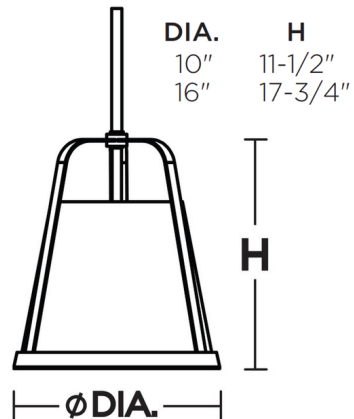

Shown in satin nickel / white

Specifications

COLOR	White
BODY FINISH	Satin Nickel
WATTAGE	9W
DIMMER	Standard 120V
DIMENSIONS	10"W x 12"H
BULB NOT INCLUDED	1 x A19/Medium (E26)/9W/120V LED
COUNTRY OF ORIGIN	China

Technical Information

PRODUCT DIMENSIONS Down Rods: (4) 12", (2) 6"

CLICK TO VIEW PRODUCT

Notes: