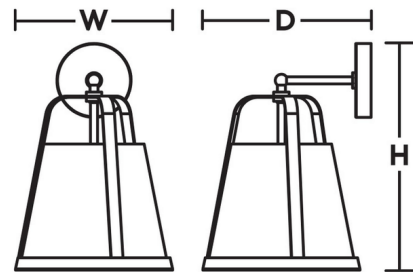

By AFX

Description

The Lizzette Wall Sconce combines minimalism with subtle details to create a perfect fixture for any transitional home. A large fabric drum shade is held in place by thin metal details that add contrast and visual interest to the drum shape. The diffuser plate across the bottom reduces glare. Perfect for a hallway, bedside, or anywhere you need soft illumination.

Shown in satin nickel / white

H W D
14-1/2" 10" 10-3/4"

Specifications

COLOR White
BODY FINISH Satin Nickel
WATTAGE 9W
DIMMER Standard 120V
DIMENSIONS 10"W x 14.5"H x 10.75"D
BULB NOT INCLUDED 1 x A19/Medium (E26)/9W/120V LED
COUNTRY OF ORIGIN China