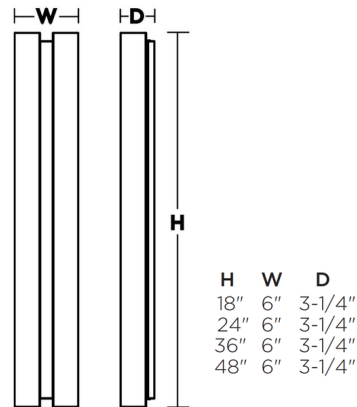

Shown in black / white