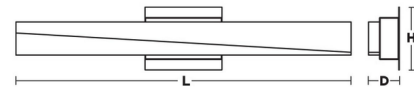

L	H	D
24"	3"	2-1/4"
36"	3"	2-1/4"

Specifications

COLOR	Frosted
BODY FINISH	Satin Nickel
WATTAGE	23W
DIMMER	Low Voltage Electronic
DIMENSIONS	24"W x 3"H x 2.25"D
INTEGRATED LED MODULE	1 x LED/23W/120-277V LED
COUNTRY OF ORIGIN	China

Technical Information

LAMP LIFE	50000 hours
COLOR RENDERING	90 CRI
LAMP COLOR	CCT Select
LUMENS/WATT	52.17
LUMINOUS FLUX	1200 lumens