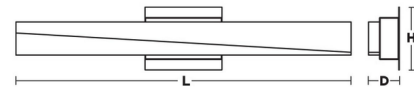

Description

The Slant Bathroom Vanity Light is a sleek, linear shape with an integrated LED. The offset acrylic lens adds visual interest, making this light perfect for a contemporary bathroom or powder room. The Slant can be mounted horizontally or vertically to a 2 inchx4 inch junction box or a 4 inchx4 inch box with the included cover plate. Switchable LED color temperature options include 2700K, 3000K, 3500K, 4000K, and 5000K. TRIAC and ELV dimming at 120V. 0-10V dimming at 277V.

Shown in satin nickel / frosted

L	H	D
24"	3"	2-1/4"
36"	3"	2-1/4"

Specifications

COLOR	Frosted
BODY FINISH	Satin Nickel
WATTAGE	23W
DIMMER	Low Voltage Electronic
DIMENSIONS	24"W x 3"H x 2.25"D
INTEGRATED LED MODULE	1 x LED/23W/120-277V LED
COUNTRY OF ORIGIN	China