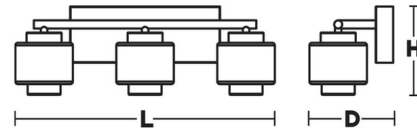

Shown in satin nickel / white

L	H	D
20-3/8"	6-7/8"	6-5/8"
28-3/8"	6-7/8"	6-5/8"

Specifications

COLOR	White
BODY FINISH	Satin Nickel
WATTAGE	60W
DIMMER	Low Voltage Electronic
DIMENSIONS	21"W x 6.75"H x 6.75"D
INTEGRATED LED MODULE	3 x LED/20W/120-277V LED
COUNTRY OF ORIGIN	China