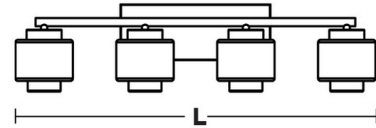

Shown in satin nickel / white

L	H	D
20-3/8"	6-7/8"	6-5/8"
28-3/8"	6-7/8"	6-5/8"

Specifications

COLOR	White
BODY FINISH	Satin Nickel
WATTAGE	60W
DIMMER	Low Voltage Electronic
DIMENSIONS	21"W x 6.75"H x 6.75"D
INTEGRATED LED MODULE	3 x LED/20W/120-277V LED
COUNTRY OF ORIGIN	China