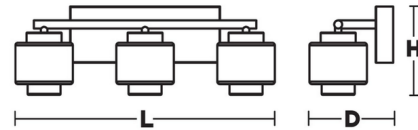

Shown in satin nickel / white

L	H	D
20-3/8"	6-7/8"	6-5/8"
28-3/8"	6-7/8"	6-5/8"

Specifications

COLOR	White
BODY FINISH	Satin Nickel
WATTAGE	60W
DIMMER	Low Voltage Electronic
DIMENSIONS	21"W x 6.75"H x 6.75"D
INTEGRATED LED MODULE	3 x LED/20W/120-277V LED
COUNTRY OF ORIGIN	China