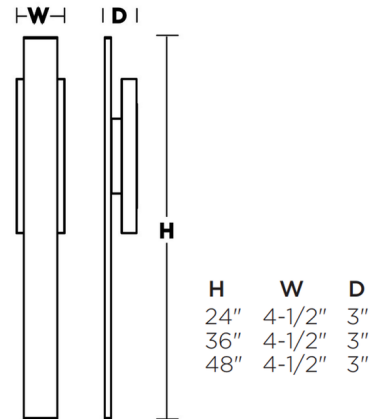

Lightology

lightology.com
866-954-4489
04-27-26

Project: _____
Company: _____
Location: _____ Fixture Type: _____
SPEC #: **AFX1391031**
Approved On: _____ Approved By: _____

Tru Color-Select Outdoor Wall Sconce By AFX

Description

The Tru Outdoor Wall Sconce features a sleek vertical shape, perfect for a front porch or deck. With extended lengths, this sconce uses indirect light to highlight architecture and reduce glare. Switchable LED color temperature options include 2700K, 3000K, 3500K, 4000K, and 5000K. TRIAC and ELV dimming at 120V. 0-10V dimming at 277V.

Specifications

COLOR	N/A
BODY FINISH	Black
WATTAGE	17W
DIMMER	Low Voltage Electronic
DIMENSIONS	.5"W x 24"H x 3"D
INTEGRATED LED MODULE	1 x LED/17W/120-277V LED
COUNTRY OF ORIGIN	China

Technical Information

LAMP LIFE	50000 hours
COLOR RENDERING	.90 CRI
LAMP COLOR	. CCT Select
LUMENS/WATT	37.65
LUMINOUS FLUX	640 lumens

Shown in black

CLICK TO VIEW PRODUCT

Notes: