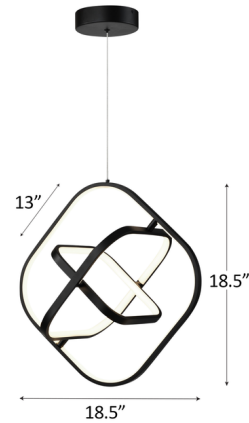

CLICK TO VIEW PRODUCT

Notes: