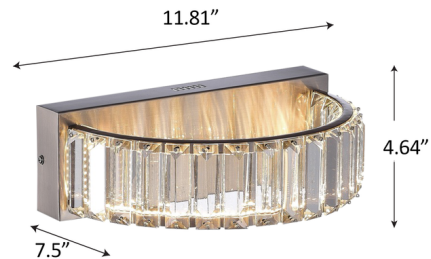

CLICK TO VIEW PRODUCT

Notes: