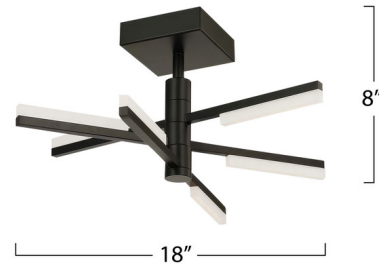

CLICK TO VIEW PRODUCT

Notes: