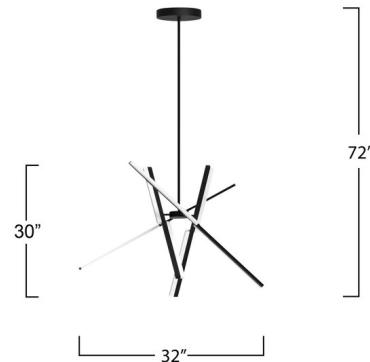

CLICK TO VIEW PRODUCT

Notes: