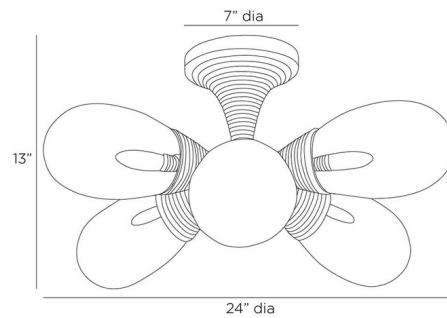

By Arteriors Home

Description

The Giselle Ceiling Semi Flush Light evokes the image of meteors gliding through space. This celestial design is suspended from a trumpet-shaped canopy, ribbed for visual intrigue, holds six handblown diffusers casting a soft, diffused glow throughout your room.

Shown in antique brass / smoke

Specifications

COLOR	Smoke
BODY FINISH	Antique Brass
WATTAGE	54W
DIMMER	Standard 120V
DIMENSIONS	24"W x 13"H
BULB NOT INCLUDED	6 x B10/Candelabra (E12)/9W/120V LED
OTHER BULB OPTIONS	6 x B10/Candelabra (E12)/40W/120V Incandescent