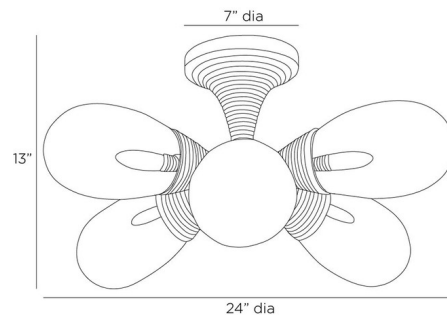

By Arteriors Home

Description

The Giselle Semi Flush Ceiling Light draws inspiration from meteors drifting through the cosmos, bringing an ethereal touch to your space. Handblown smoke-luster seeded glass shades diffuse light beautifully, casting a warm glow and delicate shadows throughout the room. Finished with elegant ribbed detailing, this celestial fixture offers both texture and visual intrigue.

Shown in antique brass / smoke luster

Specifications

COLOR Smoke Luster
BODY FINISH Antique Brass
WATTAGE 54W
DIMMER Standard 120V
DIMENSIONS 24"W x 13"H
BULB NOT INCLUDED 6 x B10/Candelabra (E12)/9W/120V LED
OTHER BULB OPTIONS 6 x B10/Candelabra (E12)/40W/120V Incandescent