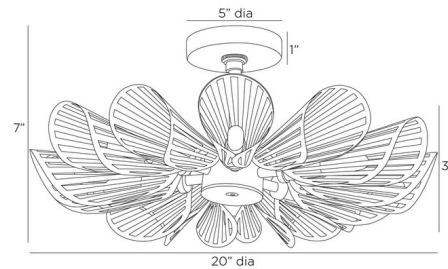

CLICK TO VIEW PRODUCT

Notes: