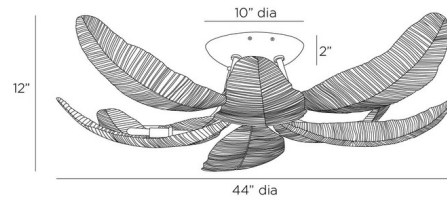

By Arteriors Home

Description

The Farah Ceiling Flush Light adds a tropical feel to your interior space. Ribbed iron leaves encircle exposed bulbs, casting warm, inviting shadows of light throughout your room.

Shown in vintage brass

Specifications

COLOR	N/A
BODY FINISH	Vintage Brass
WATTAGE	56W
DIMMER	Standard 120V
DIMENSIONS	44"W x 12"H
BULB NOT INCLUDED	8 x B10/Candelabra (E12)/7W/120V LED
OTHER BULB OPTIONS	8 x B10/Candelabra (E12)/40W/120V Incandescent