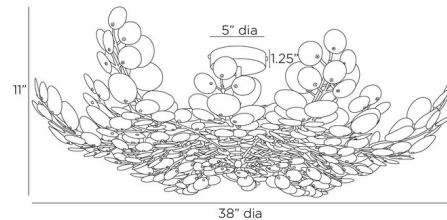

By Arteriors Home

Description

The Bilal Semi Flush Ceiling Light brings organic beauty and natural elegance to any interior. Inspired by botanical forms, its sculptural design creates a captivating interplay of light and shadow, casting a warm, ambient glow throughout the space. Both decorative and inviting, this statement chandelier adds depth, texture, and a serene atmosphere to your room.

Shown in antique brass / eucalyptus coconut shell

Specifications

COLOR Eucalyptus Coconut Shell
BODY FINISH Antique Brass
WATTAGE 21W
DIMMER Standard 120V
DIMENSIONS 38"W x 11"H
BULB NOT INCLUDED 3 x B10/Candelabra (E12)/7W/120V LED
OTHER BULB OPTIONS B10/Candelabra (E12)/40W/120V Incandescent