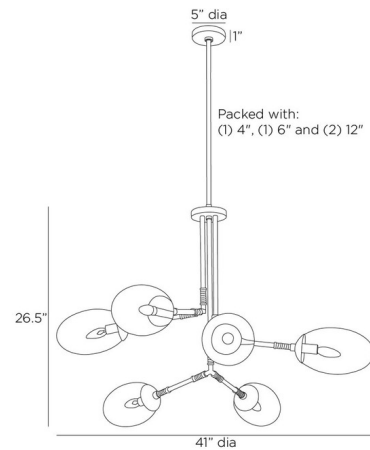

Shown in english bronze / smoke