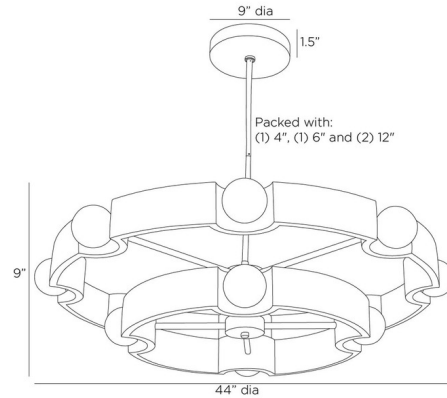

Shown in english bronze / matte swirl

CLICK TO VIEW PRODUCT

Notes: