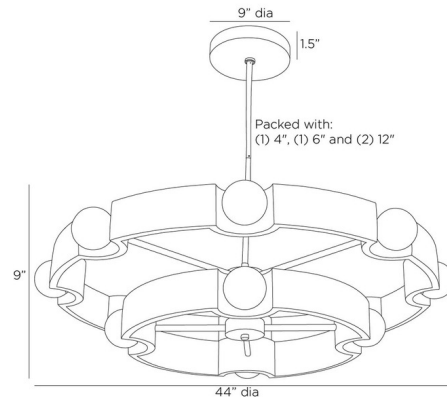

Shown in english bronze / matte swirl

CLICK TO VIEW PRODUCT

Notes: