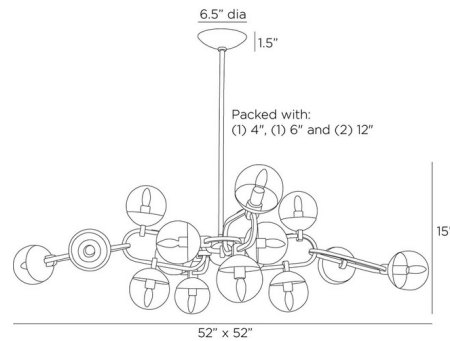

### Specifications

COLOR . . . . . Smoke  
BODY FINISH . . . . . Antique Brass  
WATTAGE . . . . . 144W  
DIMMER . . . . . N/A  
DIMENSIONS . . . . . 52"W x 17.5"H  
BULB NOT INCLUDED . . . . . 16 x B10/Candelabra (E12)/9W/120V LED  
OTHER BULB OPTIONS . . . . . 16 x B10/Candelabra (E12)/40W/120V Incandescent

### Technical Information

PRODUCT DIMENSIONS . . . . . Downrods: One 4", One 6", and Two 12" Included

Notes:

Shown in antique brass / smoke

CLICK TO VIEW PRODUCT