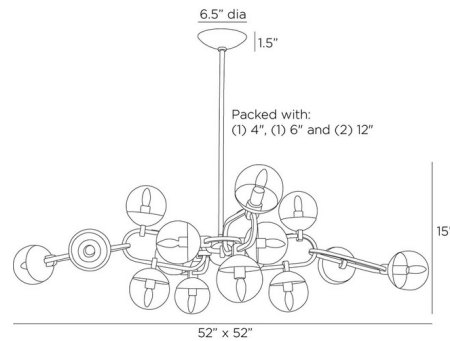

Specifications

COLOR Smoke
BODY FINISH Antique Brass
WATTAGE 144W
DIMMER N/A
DIMENSIONS 52"W x 17.5"H
BULB NOT INCLUDED 16 x B10/Candelabra (E12)/9W/120V LED
OTHER BULB OPTIONS 16 x B10/Candelabra (E12)/40W/120V Incandescent

Technical Information

PRODUCT DIMENSIONS Downrods: One 4", One 6", and Two 12" Included

Notes:

Shown in antique brass / smoke

CLICK TO VIEW PRODUCT