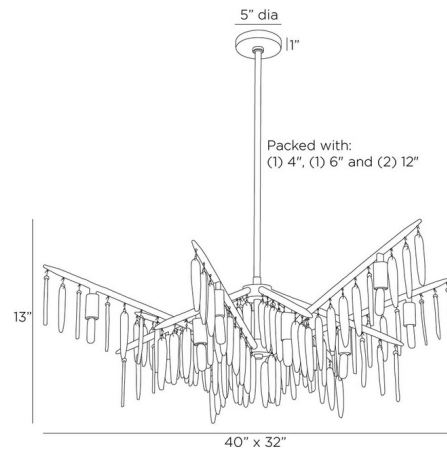

Specifications

COLOR Smoke
BODY FINISH Champagne
WATTAGE 84W
DIMMER N/A
DIMENSIONS 40"W x 16.5"H x 32"D
BULB NOT INCLUDED 12 x B10/Candelabra (E12)/7W/120V LED
OTHER BULB OPTIONS 12 x B10/Candelabra (E12)/40W/120V Incandescent

Technical Information

PRODUCT DIMENSIONS Downrods: One 4", One 6", and Two 12" Included

Shown in champagne / smoke

CLICK TO VIEW PRODUCT

Notes: