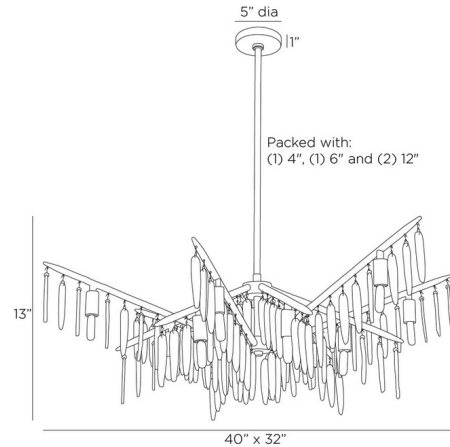

### Specifications

COLOR . . . . . Smoke  
BODY FINISH . . . . . Champagne  
WATTAGE . . . . . 84W  
DIMMER . . . . . N/A  
DIMENSIONS . . . . . 40"W x 16.5"H x 32"D  
BULB NOT INCLUDED . . . . . 12 x B10/Candelabra (E12)/7W/120V LED  
OTHER BULB OPTIONS . . . . . 12 x B10/Candelabra (E12)/40W/120V Incandescent

### Technical Information

PRODUCT DIMENSIONS . . . . . Downrods: One 4", One 6", and Two 12" Included

Notes:

Shown in champagne / smoke

CLICK TO VIEW PRODUCT