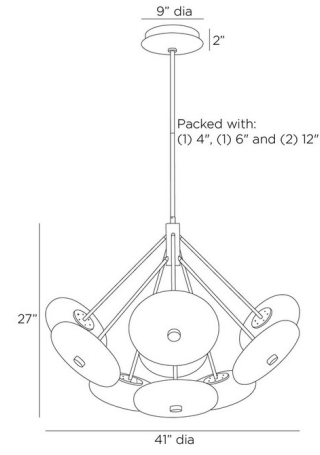

Specifications

COLOR Frosted
BODY FINISH Antique Brass
WATTAGE 324W
DIMMER N/A
DIMENSIONS 41"W x 33"H
INTEGRATED LED MODULE 9 x LED/36W/120V LED
OTHER BULB OPTIONS 9 x B10/Candelabra (E12)/40W/120V Incandescent

Technical Information

PRODUCT DIMENSIONS Downrods: One 4", One 6", and Two 12" Included
LAMP LIFE 30000 hours
COLOR RENDERING 90 CRI
LAMP COLOR 2700K
LUMENS/WATT 101.67
LUMINOUS FLUX 3660 lumens

Notes:

Shown in antique brass / frosted