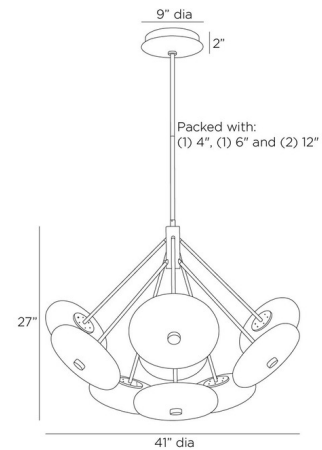

Specifications

COLOR Frosted
BODY FINISH Antique Brass
WATTAGE 324W
DIMMER N/A
DIMENSIONS 41"W x 33"H
INTEGRATED LED MODULE 9 x LED/36W/120V LED
OTHER BULB OPTIONS 9 x B10/Candelabra (E12)/40W/120V Incandescent

Technical Information

PRODUCT DIMENSIONS Downrods: One 4", One 6", and Two 12" Included
LAMP LIFE 30000 hours
COLOR RENDERING 90 CRI
LAMP COLOR 2700K
LUMENS/WATT 101.67
LUMINOUS FLUX 3660 lumens

Shown in antique brass / frosted