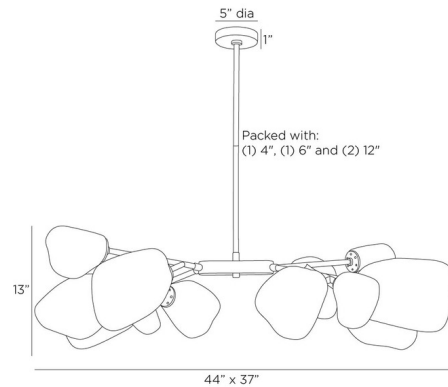

Specifications

COLOR Frosted
BODY FINISH English Bronze
WATTAGE 84W
DIMMER N/A
DIMENSIONS 44"W x 16"H x 37"D
BULB NOT INCLUDED 12 x B10/Candelabra (E12)/7W/120V LED
OTHER BULB OPTIONS 12 x B10/Candelabra (E12)/40W/120V Incandescent

Technical Information

PRODUCT DIMENSIONS Downrods: One 4", One 6", and Two 12" Included

Shown in english bronze / frosted

CLICK TO VIEW PRODUCT

Notes: