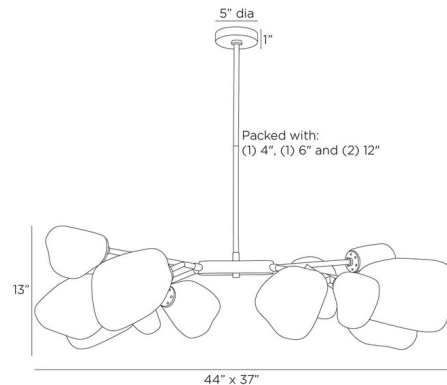

Specifications

COLOR Frosted
BODY FINISH English Bronze
WATTAGE 84W
DIMMER N/A
DIMENSIONS 44"W x 16"H x 37"D
BULB NOT INCLUDED 12 x B10/Candelabra (E12)/7W/120V LED
OTHER BULB OPTIONS 12 x B10/Candelabra (E12)/40W/120V Incandescent

Technical Information

PRODUCT DIMENSIONS Downrods: One 4", One 6", and Two 12" Included

Shown in english bronze / frosted

CLICK TO VIEW PRODUCT

Notes: