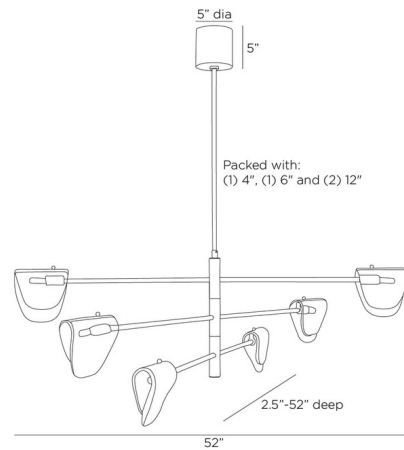

### Specifications

COLOR . . . . . Clear Seedy  
BODY FINISH . . . . . Antique Brass  
WATTAGE . . . . . 54W  
DIMMER . . . . . N/A  
DIMENSIONS . . . . . 52"W x 25.5"H x 2.5"D  
BULB NOT INCLUDED . . . . . 6 x B10/Candelabra (E12)/9W/120V LED  
OTHER BULB OPTIONS . . . . . 6 x B10/Candelabra (E12)/40W/120V Incandescent

### Technical Information

PRODUCT DIMENSIONS . . . . . Downrods: One 4", One 6", and Two 12" Included

Shown in antique brass / clear seedy

CLICK TO VIEW PRODUCT

Notes: