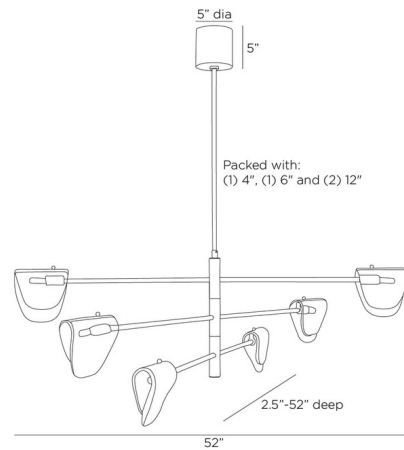

Shown in antique brass / clear seedy