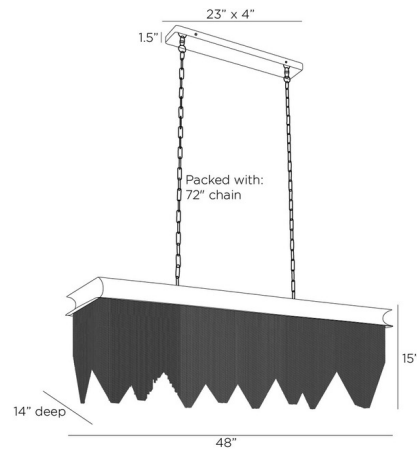

Specifications

COLOR	N/A
BODY FINISH	Vintage Brass
WATTAGE	42W
DIMMER	N/A
DIMENSIONS	54"L x 48"W x 18"H x 14"D
BULB NOT INCLUDED	6 x B10/Candelabra (E12)/7W/120V LED
OTHER BULB OPTIONS	6 x B10/Candelabra (E12)/40W/120V Incandescent

Technical Information

PRODUCT DIMENSIONS Two Adjustable Chain Lengths: 36"

Shown in vintage brass

CLICK TO VIEW PRODUCT

Notes: