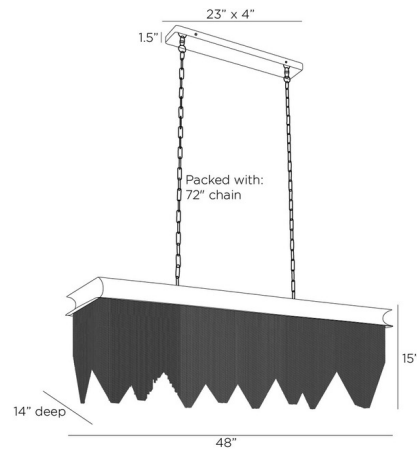

Specifications

| | |
|--------------------|--|
| COLOR | N/A |
| BODY FINISH | Vintage Brass |
| WATTAGE | 42W |
| DIMMER | N/A |
| DIMENSIONS | 54"L x 48"W x 18"H x 14"D |
| BULB NOT INCLUDED | 6 x B10/Candelabra (E12)/7W/120V LED |
| OTHER BULB OPTIONS | 6 x B10/Candelabra (E12)/40W/120V Incandescent |

Technical Information

PRODUCT DIMENSIONS Two Adjustable Chain Lengths: 36"

Shown in vintage brass

CLICK TO VIEW PRODUCT

Notes: