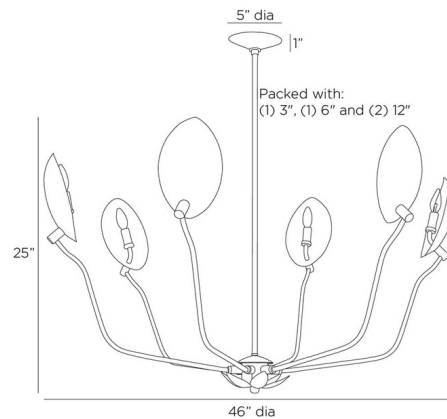

By Arteriors Home

Description

The Flores Chandelier brings a touch of floral elegance to your interior space. Its lotus-shaped petals gently surround exposed bulbs, reflecting light and creating a soft, radiant ambiance throughout your room.

Specifications

COLOR N/A
BODY FINISH Vintage Brass
WATTAGE 42W
DIMMER N/A
DIMENSIONS 46"W x 26"H
BULB NOT INCLUDED 6 x B10/Candelabra (E12)/7W/120V LED
OTHER BULB OPTIONS 6 x B10/Candelabra (E12)/40W/120V Incandescent

Technical Information

PRODUCT DIMENSIONS Downrods: One 3", One 6", and Two 12" Included

Shown in vintage brass

CLICK TO VIEW PRODUCT

Notes: