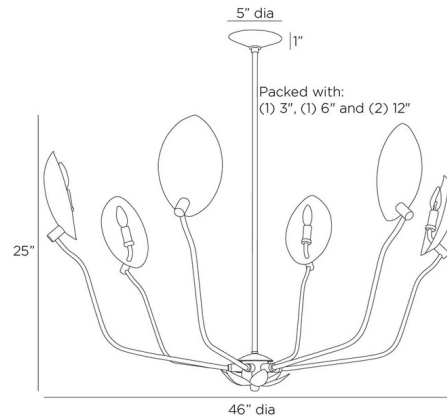

By Arteriors Home

Description

The Flores Chandelier brings a touch of floral elegance to your interior space. Its lotus-shaped petals gently surround exposed bulbs, reflecting light and creating a soft, radiant ambiance throughout your room.

Specifications

COLOR N/A
BODY FINISH Vintage Brass
WATTAGE 42W
DIMMER N/A
DIMENSIONS 46"W x 26"H
BULB NOT INCLUDED 6 x B10/Candelabra (E12)/7W/120V LED
OTHER BULB OPTIONS 6 x B10/Candelabra (E12)/40W/120V Incandescent

Technical Information

PRODUCT DIMENSIONS Downrods: One 3", One 6", and Two 12" Included

Shown in vintage brass

CLICK TO VIEW PRODUCT

Notes: