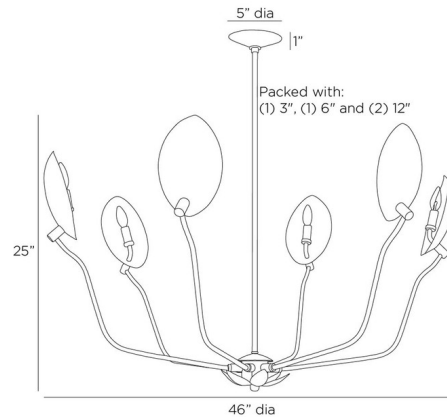

### Specifications

COLOR	N/A
BODY FINISH	Vintage Brass
WATTAGE	42W
DIMMER	N/A
DIMENSIONS	46"W x 26"H
BULB NOT INCLUDED	6 x B10/Candelabra (E12)/7W/120V LED
OTHER BULB OPTIONS	6 x B10/Candelabra (E12)/40W/120V Incandescent

### Technical Information

PRODUCT DIMENSIONS . . . . . Downrods: One 3", One 6", and Two 12" Included

Notes:

Shown in vintage brass

CLICK TO VIEW PRODUCT