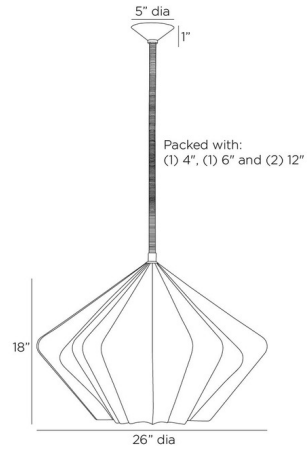

Shown in english bronze / ivory

Specifications

| | |
|--------------------|--|
| COLOR | Ivory |
| BODY FINISH | English Bronze |
| WATTAGE | 9W |
| DIMMER | Standard 120V |
| DIMENSIONS | 26"W x 18"H |
| BULB NOT INCLUDED | 1 x A19/Medium (E26)/9W/120V LED |
| OTHER BULB OPTIONS | 1 x A19/Medium (E26)/60W/120V Incandescent |

Technical Information

PRODUCT DIMENSIONS Downrods: One 4", One 6", and Two 12" Included

CLICK TO VIEW PRODUCT

Notes: