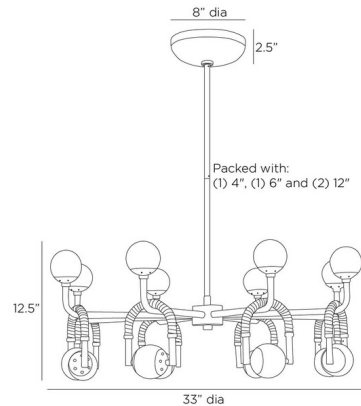

Shown in english bronze / opal