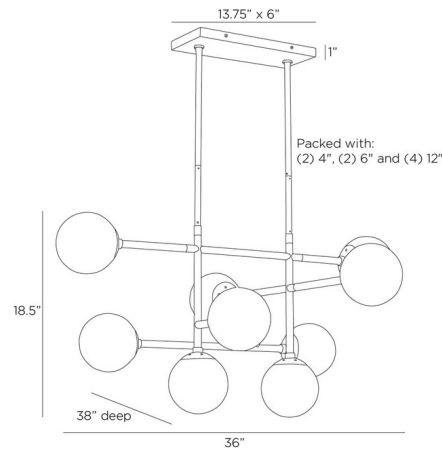

### Specifications

COLOR	Coffee
BODY FINISH	Bronze
WATTAGE	81W
DIMMER	N/A
DIMENSIONS	36"W x 23.5"H x 38"D
BULB NOT INCLUDED	9 x B10/Candelabra (E12)/9W/120V LED
OTHER BULB OPTIONS	9 x B10/Candelabra (E12)/40W/120V Incandescent

### Technical Information

PRODUCT DIMENSIONS . . . . . Downrods: Two 4", Two 6", and Four 12" Included

Shown in bronze / coffee

CLICK TO VIEW PRODUCT

Notes: