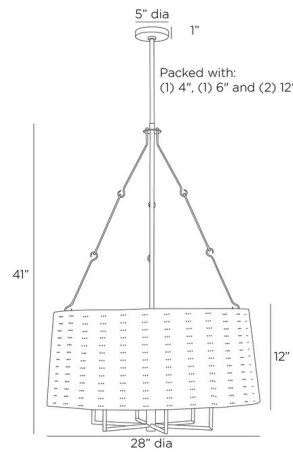

COLOR Antique Brass
BODY FINISH English Bronze
WATTAGE 54W
DIMMER N/A
DIMENSIONS 28"W x 45"H
BULB NOT INCLUDED 6 x B10/Candelabra (E12)/9W/120V LED
OTHER BULB OPTIONS 6 x B10/Candelabra (E12)/40W/120V Incandescent

Technical Information

PRODUCT DIMENSIONS Downrods: One 4", One 6", and Two 12" Included

Shown in english bronze / antique brass

CLICK TO VIEW PRODUCT

Notes: