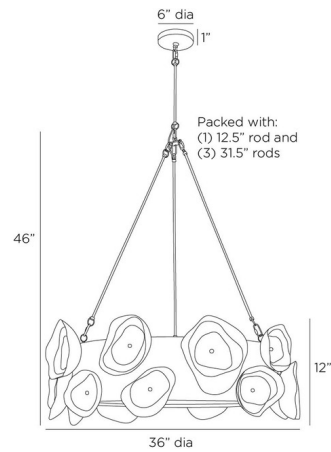

### Specifications

COLOR . . . . . Antique Brass  
BODY FINISH . . . . . Bronze  
WATTAGE . . . . . 54W  
DIMMER . . . . . N/A  
DIMENSIONS . . . . . 36"W x 50"H  
BULB NOT INCLUDED . . . . . 6 x B10/Candelabra (E12)/9W/120V LED  
OTHER BULB OPTIONS . . . . . 6 x B10/Candelabra (E12)/40W/120V Incandescent

### Technical Information

PRODUCT DIMENSIONS . . . . . Downrods: One 12.5" and Three 31.5" Included

Shown in bronze / antique brass

CLICK TO VIEW PRODUCT

Notes: