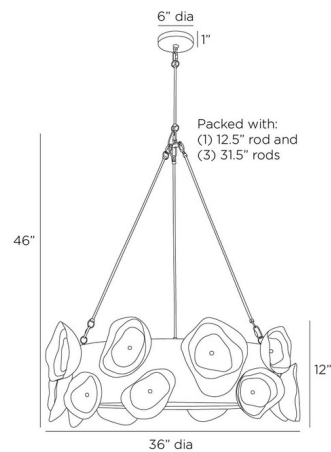

Specifications

COLOR Antique Brass
BODY FINISH Bronze
WATTAGE 54W
DIMMER N/A
DIMENSIONS 36"W x 50"H
BULB NOT INCLUDED 6 x B10/Candelabra (E12)/9W/120V LED
OTHER BULB OPTIONS 6 x B10/Candelabra (E12)/40W/120V Incandescent

Technical Information

PRODUCT DIMENSIONS Downrods: One 12.5" and Three 31.5" Included

Shown in bronze / antique brass

CLICK TO VIEW PRODUCT

Notes: