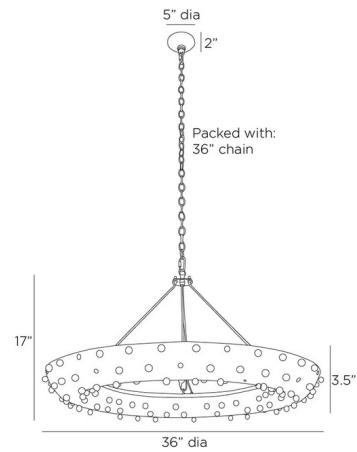

Shown in antique brass