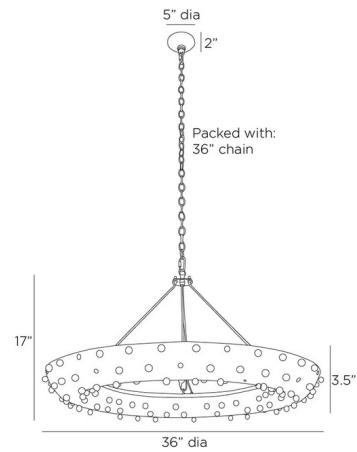

### Specifications

COLOR . . . . . N/A  
BODY FINISH . . . . . Antique Brass  
WATTAGE . . . . . 63W  
DIMMER . . . . . N/A  
DIMENSIONS . . . . . 36"W x 22"H  
BULB NOT INCLUDED . . . . . 9 x A19/Medium (E26)/7W/120V LED  
OTHER BULB OPTIONS . . . . . 9 x A19/Medium (E26)/40W/120V Incandescent

### Technical Information

PRODUCT DIMENSIONS . . . . . Adjustable Chain Length: 36"

Notes:

Shown in antique brass

CLICK TO VIEW PRODUCT