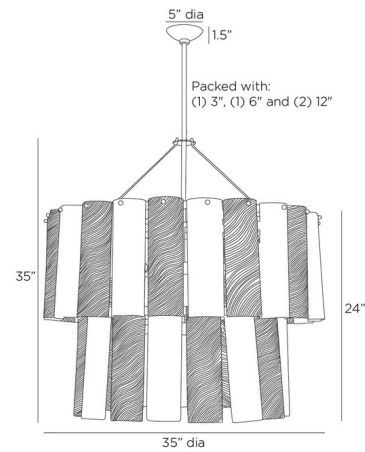

By Arteriors Home

Description

The Faramond Chandelier brings a touch of reflective glamour to your interior. Its Empire-inspired silhouette features a striking contrast of iron leaves with intricate bois-etched detailing, paired with slump-hammered glass that creates a beautiful striped effect, casting warm, shadowed light throughout the room.

Shown in vintage brass / smoke

Specifications

COLOR	Smoke
BODY FINISH	Vintage Brass
WATTAGE	70W
DIMMER	N/A
DIMENSIONS	35"W x 39.5"H
BULB NOT INCLUDED	10 x B10/Candelabra (E12)/7W/120V LED
OTHER BULB OPTIONS	10 x B10/Candelabra (E12)/40W/120V Incandescent

Technical Information

PRODUCT DIMENSIONS Downrods: One 4", One 6", and Two 12" Included

CLICK TO VIEW PRODUCT

Notes: