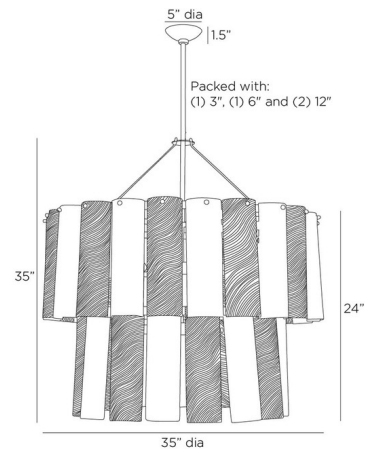

Shown in vintage brass / smoke

Specifications

COLOR	Smoke
BODY FINISH	Vintage Brass
WATTAGE	70W
DIMMER	N/A
DIMENSIONS	35"W x 39.5"H
BULB NOT INCLUDED	10 x B10/Candelabra (E12)/7W/120V LED
OTHER BULB OPTIONS	10 x B10/Candelabra (E12)/40W/120V Incandescent

Technical Information

PRODUCT DIMENSIONS Downrods: One 4", One 6", and Two 12" Included

CLICK TO VIEW PRODUCT

Notes: