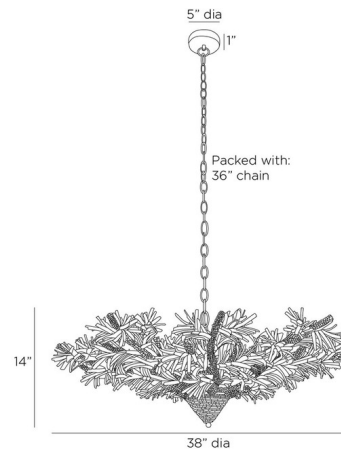

Specifications

COLOR Ivory
BODY FINISH White
WATTAGE 56W
DIMMER N/A
DIMENSIONS 38"W x 17"H
BULB NOT INCLUDED 8 x B10/Candelabra (E12)/7W/120V LED
OTHER BULB OPTIONS 8 x B10/Candelabra (E12)/40W/120V Incandescent

Technical Information

PRODUCT DIMENSIONS Adjustable Chain Length: 36"

Shown in white / ivory

CLICK TO VIEW PRODUCT

Notes: