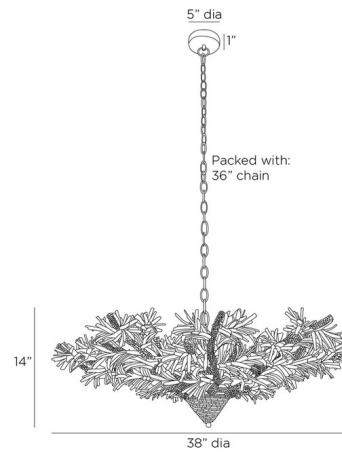

### Specifications

COLOR . . . . . Ivory  
BODY FINISH . . . . . White  
WATTAGE . . . . . 56W  
DIMMER . . . . . N/A  
DIMENSIONS . . . . . 38"W x 17"H  
BULB NOT INCLUDED . . . . . 8 x B10/Candelabra (E12)/7W/120V LED  
OTHER BULB OPTIONS . . . . . 8 x B10/Candelabra (E12)/40W/120V Incandescent

### Technical Information

PRODUCT DIMENSIONS . . . . . Adjustable Chain Length: 36"

Notes:

Shown in white / ivory

CLICK TO VIEW PRODUCT