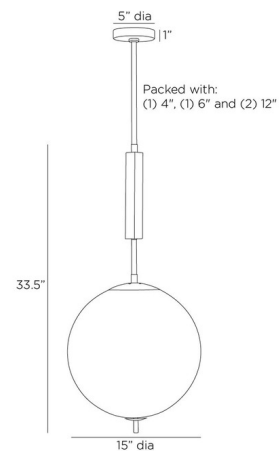

### Specifications

COLOR . . . . . N/A  
BODY FINISH . . . . . English Bronze  
WATTAGE . . . . . 9W  
DIMMER . . . . . Standard 120V  
DIMENSIONS . . . . . 15"W x 33.5"H  
BULB NOT INCLUDED . . . . . 1 x G30/Medium (E26)/9W/120V LED  
OTHER BULB OPTIONS . . . . . G30/Medium (E26)/60W/120V Incandescent

### Technical Information

PRODUCT DIMENSIONS . . . . . Downrods: One 4", One 6", and Two 12" Included

Shown in english bronze

CLICK TO VIEW PRODUCT

Notes: