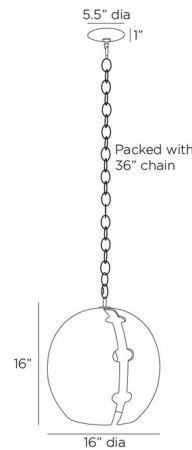

Description

The Hartland Pendant is inspired by an ancient Indian bell. Its oversized shade features demi-lune cutouts that let light flow through, creating a dynamic play of shadows across your room.

Specifications

COLOR N/A
BODY FINISH Textured Matte Charcoal
WATTAGE 9W
DIMMER Standard 120V
DIMENSIONS 16"W x 16"H
BULB NOT INCLUDED 1 x A19/Medium (E26)/9W/120V LED
OTHER BULB OPTIONS 1 x A19/Medium (E26)/60W/120V Incandescent

Technical Information

PRODUCT DIMENSIONS Adjustable Chain Length: 36"

Shown in textured matte charcoal

CLICK TO VIEW PRODUCT

Notes: