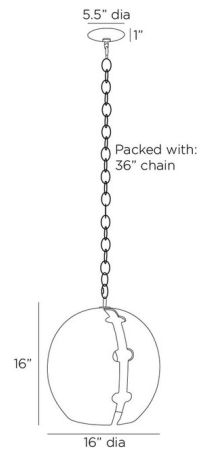

Description

The Hartland Pendant is inspired by an ancient Indian bell. Its oversized shade features demi-lune cutouts that let light flow through, creating a dynamic play of shadows across your room.

Specifications

COLOR N/A
BODY FINISH Textured Matte Charcoal
WATTAGE 9W
DIMMER Standard 120V
DIMENSIONS 16"W x 16"H
BULB NOT INCLUDED 1 x A19/Medium (E26)/9W/120V LED
OTHER BULB OPTIONS 1 x A19/Medium (E26)/60W/120V Incandescent

Technical Information

PRODUCT DIMENSIONS Adjustable Chain Length: 36"

Shown in textured matte charcoal

CLICK TO VIEW PRODUCT

Notes: