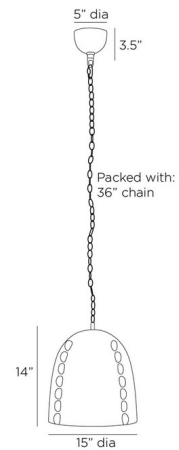

## Hobbes Pendant By Arteriors Home

### Description

The Hobbes Pendant adds an industrial flair to your interior space. The classic dome shade is given a unique twist with tabs running along its edges, while warm light is directed downward, illuminating the area below.

### Specifications

COLOR	N/A
BODY FINISH	N/A
WATTAGE	9W
DIMMER	Standard 120V
DIMENSIONS	13.5"W x 18.5"H
BULB NOT INCLUDED	1 x A19/Medium (E26)/9W/120V LED
OTHER BULB OPTIONS	1 x A19/Medium (E26)/60W/120V Incandescent

### Technical Information

PRODUCT DIMENSIONS	Adjustable Chain Length: 36"
--------------------	------------------------------

CLICK TO VIEW PRODUCT

Notes: