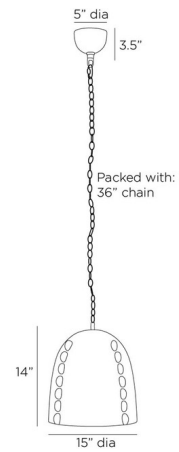

## Hobbes Pendant By Arteriors Home

### Description

The Hobbes Pendant adds an industrial flair to your interior space. The classic dome shade is given a unique twist with tabs running along its edges, while warm light is directed downward, illuminating the area below.

### Specifications

COLOR	N/A
BODY FINISH	N/A
WATTAGE	9W
DIMMER	Standard 120V
DIMENSIONS	13.5"W x 18.5"H
BULB NOT INCLUDED	1 x A19/Medium (E26)/9W/120V LED
OTHER BULB OPTIONS	1 x A19/Medium (E26)/60W/120V Incandescent

### Technical Information

PRODUCT DIMENSIONS	Adjustable Chain Length: 36"
--------------------	------------------------------

CLICK TO VIEW PRODUCT

Notes: