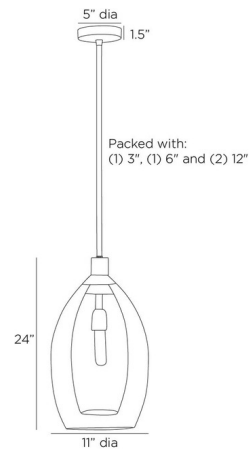

Specifications

COLOR Clear Seedy
BODY FINISH Vintage Brass
WATTAGE 9W
DIMMER Standard 120V
DIMENSIONS 11"W x 24"H
BULB NOT INCLUDED 1 x T10/Medium (E26)/9W/120V LED
OTHER BULB OPTIONS T10/Medium (E26)/60W/120V Incandescent

Technical Information

PRODUCT DIMENSIONS Downrods: One 3", One 6", and Two 12" Included

Shown in vintage brass / clear seedy

CLICK TO VIEW PRODUCT

Notes: