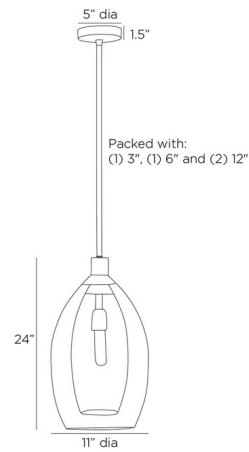

Specifications

COLOR Clear Seedy
BODY FINISH Vintage Brass
WATTAGE 9W
DIMMER Standard 120V
DIMENSIONS 11"W x 24"H
BULB NOT INCLUDED 1 x T10/Medium (E26)/9W/120V LED
OTHER BULB OPTIONS T10/Medium (E26)/60W/120V Incandescent

Technical Information

PRODUCT DIMENSIONS Downrods: One 3", One 6", and Two 12" Included

Shown in vintage brass / clear seedy

CLICK TO VIEW PRODUCT

Notes: