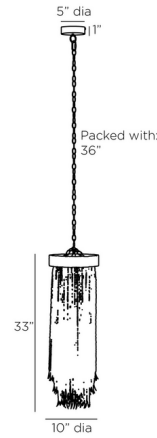

Lightology

lightology.com
866-954-4489
07-06-26

Project: _____

Company: _____

Location: _____ Fixture Type: _____

SPEC #: **AHM1391136**

Approved On: _____ Approved By: _____

Baja Pendant By Arteriors Home

Description

The Baja Pendant is a natural take on classic design. This stunning pendant finds balance and defines beauty with strands of wood and coconut shell beads draped from a round frame, casting warm shadows of light across your room.

Shown in antique brass / dark grey

Specifications

COLOR	Dark Grey
BODY FINISH	Antique Brass
WATTAGE	9W
DIMMER	Standard 120V
DIMENSIONS	10"W x 37"H
BULB NOT INCLUDED	1 x G25/Medium (E26)/9W/120V LED
OTHER BULB OPTIONS	1 x G25/Medium (E26)/60W/120V Incandescent