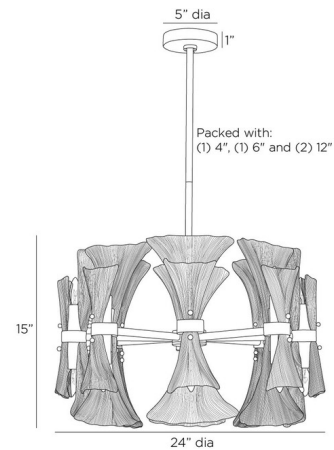

Shown in english bronze / smoke

Specifications

COLOR	Smoke
BODY FINISH	English Bronze
WATTAGE	112W
DIMMER	N/A
DIMENSIONS	24"W x 20"H
BULB NOT INCLUDED	16 x B10/Candelabra (E12)/7W/120V LED
OTHER BULB OPTIONS	B10/Candelabra (E12)/40W/120V Incandescent

Technical Information

PRODUCT DIMENSIONS Downrods: One 4", One 6", and Two 12" Included

CLICK TO VIEW PRODUCT

Notes: