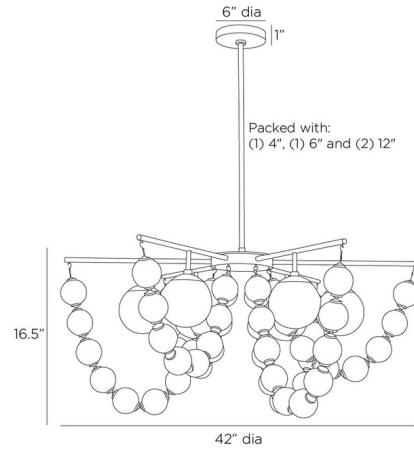

Specifications

COLOR	Seedy Opal
BODY FINISH	Antique Brass
WATTAGE	35W
DIMMER	N/A
DIMENSIONS	42"W x 21.5"H
BULB NOT INCLUDED	5 x B10/Candelabra (E12)/7W/120V LED
OTHER BULB OPTIONS	B10/Candelabra (E12)/40W/120V Incandescent

Technical Information

PRODUCT DIMENSIONS Downrods: One 4", One 6", and Two 12" Included

Notes:

Shown in antique brass / seedy opal

CLICK TO VIEW PRODUCT