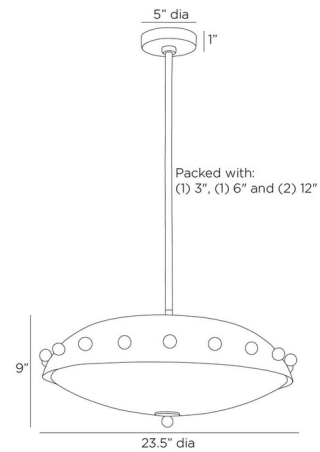

Specifications

COLOR Frosted
BODY FINISH N/A
WATTAGE 27W
DIMMER Standard 120V
DIMENSIONS 23.5"W x 9"H
BULB NOT INCLUDED 3 x B10/Candelabra (E12)/9W/120V LED
OTHER BULB OPTIONS B10/Candelabra (E12)/60W/120V Incandescent

Technical Information

PRODUCT DIMENSIONS Downrods: One 3", One 6", and Two 12" Included

Shown in frosted

CLICK TO VIEW PRODUCT

Notes: