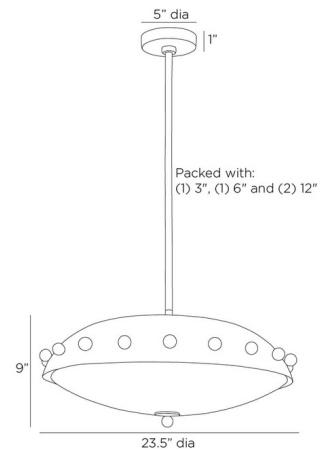

Specifications

COLOR	Frosted
BODY FINISH	N/A
WATTAGE	27W
DIMMER	Standard 120V
DIMENSIONS	23.5"W x 9"H
BULB NOT INCLUDED	3 x B10/Candelabra (E12)/9W/120V LED
OTHER BULB OPTIONS	B10/Candelabra (E12)/60W/120V Incandescent

Technical Information

PRODUCT DIMENSIONS Downrods: One 3", One 6", and Two 12" Included

Notes:

Shown in frosted

CLICK TO VIEW PRODUCT