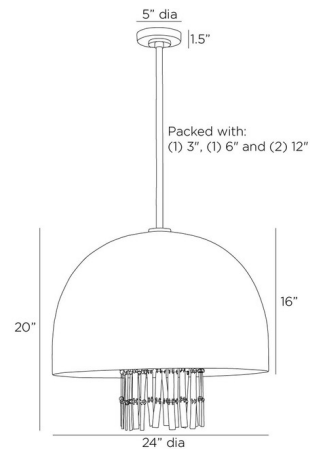

Shown in antique brass / english bronze

Specifications

COLOR English Bronze
BODY FINISH Antique Brass
WATTAGE 27W
DIMMER Standard 120V
DIMENSIONS 24"W x 24.5"H
BULB NOT INCLUDED 3 x A19/Medium (E26)/9W/120V LED
OTHER BULB OPTIONS A19/Medium (E26)/60W/120V Incandescent

Technical Information

PRODUCT DIMENSIONS Downrods: One 3", One 6", and Two 12" Included

CLICK TO VIEW PRODUCT

Notes: