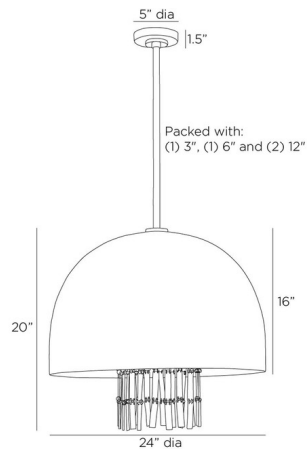

Description

The Giraldo Pendant adds a jewel-like elegance to your interior space. Hammered slats, adorned with glass beads, cascade from the dome-shaped shade, creating a sparkling rain effect and casting warm, graceful shadows of light throughout your room.

Shown in antique brass / english bronze

Specifications

COLOR English Bronze
BODY FINISH Antique Brass
WATTAGE 27W
DIMMER Standard 120V
DIMENSIONS 24"W x 24.5"H
BULB NOT INCLUDED 3 x A19/Medium (E26)/9W/120V LED
OTHER BULB OPTIONS A19/Medium (E26)/60W/120V Incandescent

Technical Information

PRODUCT DIMENSIONS Downrods: One 3", One 6", and Two 12" Included

CLICK TO VIEW PRODUCT

Notes: