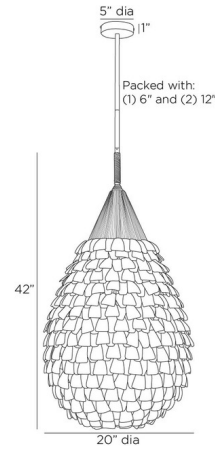

Description

The Ferndale Pendant brings a rustic farmhouse charm to your interior space. Its egg-shaped frame is adorned with layered eucalyptus-hued coco shell shingles, creating a fish-scale effect, while casting warm, inviting shadows of light throughout your room.

Specifications

COLOR Eucalyptus Coconut Shell
BODY FINISH Antique Brass
WATTAGE 9W
DIMMER Standard 120V
DIMENSIONS 20"W x 42"H
BULB NOT INCLUDED 1 x A19/Medium (E26)/9W/120V LED
OTHER BULB OPTIONS A19/Medium (E26)/40W/120V Incandescent

Technical Information

PRODUCT DIMENSIONS Downrods: One 6" and Two 12" Included

Shown in antique brass / eucalyptus coconut shell

CLICK TO VIEW PRODUCT

Notes: