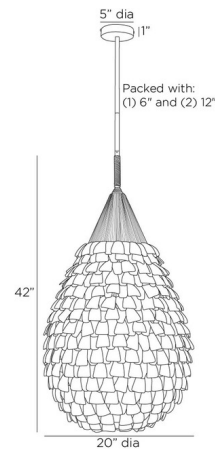

Description

The Ferndale Pendant brings a rustic farmhouse charm to your interior space. Its egg-shaped frame is adorned with layered eucalyptus-hued coco shell shingles, creating a fish-scale effect, while casting warm, inviting shadows of light throughout your room.

Specifications

COLOR Eucalyptus Coconut Shell
BODY FINISH Antique Brass
WATTAGE 9W
DIMMER Standard 120V
DIMENSIONS 20"W x 42"H
BULB NOT INCLUDED 1 x A19/Medium (E26)/9W/120V LED
OTHER BULB OPTIONS A19/Medium (E26)/40W/120V Incandescent

Technical Information

PRODUCT DIMENSIONS Downrods: One 6" and Two 12" Included

Shown in antique brass / eucalyptus coconut shell

CLICK TO VIEW PRODUCT

Notes: