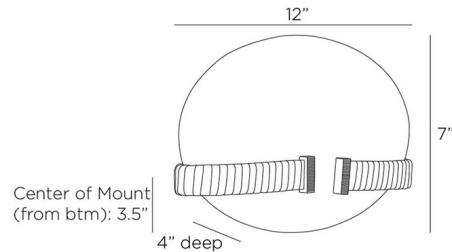

CLICK TO VIEW PRODUCT

Notes: