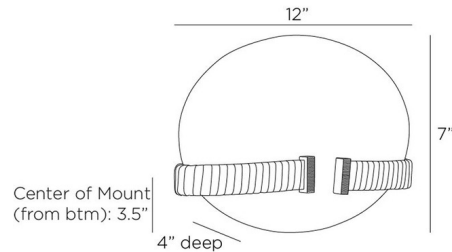

By Arteriors Home

Description

The Fresno Wall Sconce draws inspiration from pearl earrings. A three-dimensional oval of glass is elegantly held by white leather wrapped supports, casting warm, soft shadows of light across your room.

Shown in antique brass / white

Specifications

COLOR White
BODY FINISH Antique Brass
WATTAGE 4W
DIMMER N/A
DIMENSIONS 12"W x 7"H x 4"D
INTEGRATED LED MODULE 1 x LED/4W/120-277V LED

Technical Information

LAMP LIFE 30000 hours
COLOR RENDERING 90 CRI
LAMP COLOR 2700K
LUMENS/WATT 110.00
LUMINOUS FLUX 440 lumens