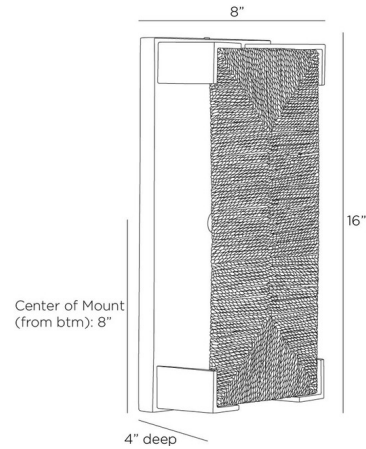

By Arteriors Home

Description

The Finnegan Wall Sconce adds farmhouse charm to your interior space. Woven in a classic Scandinavian rush seat pattern, natural jute is wrapped around an architectural frame, casting warm, inviting shadows of light throughout your room.

Shown in antique brass / natural jute

Specifications

COLOR	Natural Jute
BODY FINISH	Antique Brass
WATTAGE	4W
DIMMER	N/A
DIMENSIONS	8"W x 16"H x 4"D
BULB NOT INCLUDED	1 x B10/Candelabra (E12)/4W/120V LED
OTHER BULB OPTIONS	B10/Candelabra (E12)/25W/120V Incandescent