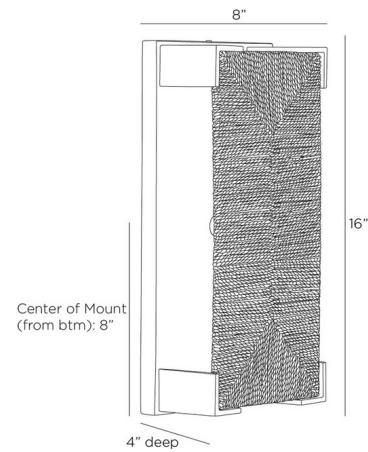

### Specifications

COLOR	Natural Jute
BODY FINISH	Antique Brass
WATTAGE	4W
DIMMER	N/A
DIMENSIONS	8"W x 16"H x 4"D
BULB NOT INCLUDED	1 x B10/Candelabra (E12)/4W/120V LED
OTHER BULB OPTIONS	B10/Candelabra (E12)/25W/120V Incandescent