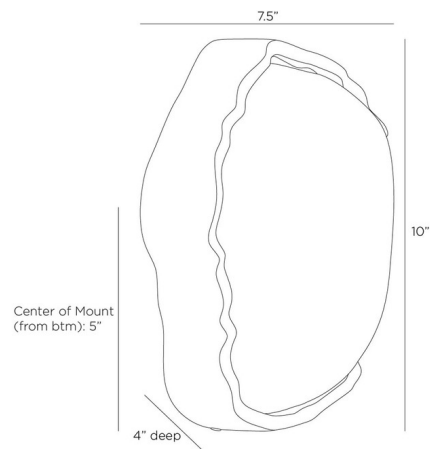

CLICK TO VIEW PRODUCT

Notes: