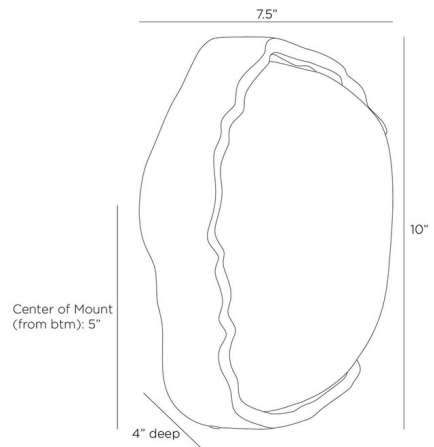

CLICK TO VIEW PRODUCT

Notes: