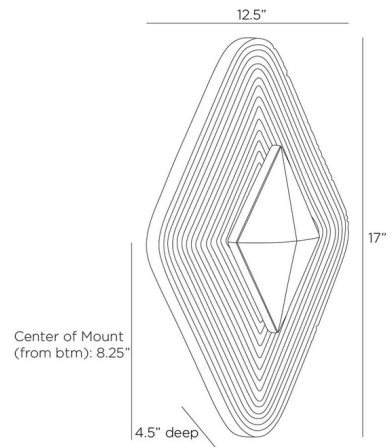

CLICK TO VIEW PRODUCT

Notes: