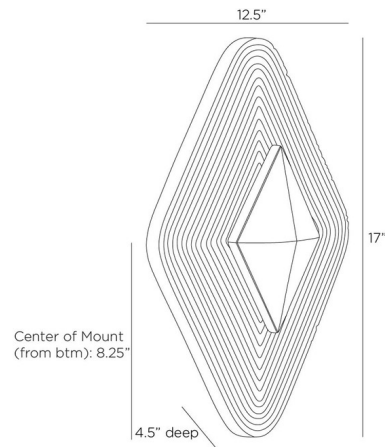

CLICK TO VIEW PRODUCT

Notes: