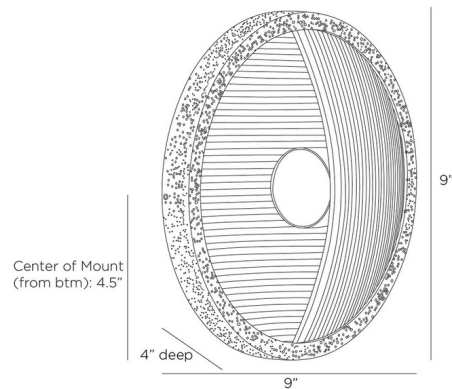

Shown in antique brass / rattan

CLICK TO VIEW PRODUCT

Notes: