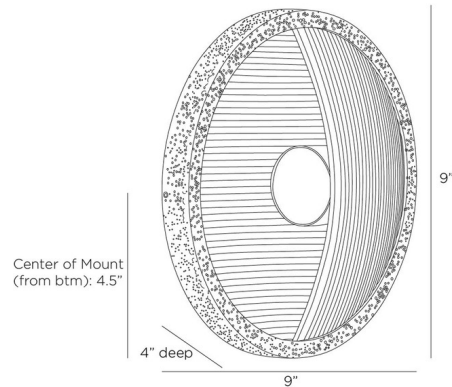

Shown in antique brass / rattan

CLICK TO VIEW PRODUCT

Notes: