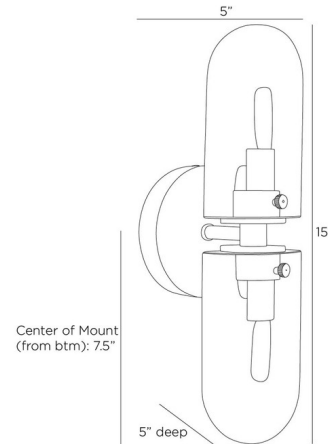

By Arteriors Home

Description

The Javier Wall Sconce brings timeless beauty to your interior. The bullet-shaped shades feature a thick layer of reflective crystal encasing two clear bulbs, enhancing the depth of warm, ambient light and shadows that fill your room.

Shown in antique brass / champagne crystal

Specifications

COLOR	Champagne Crystal
BODY FINISH	Antique Brass
WATTAGE	4W
DIMMER	Standard 120V
DIMENSIONS	5"W x 15"H x 5"D
BULB NOT INCLUDED	2 x B10/Candelabra (E12)/2W/120V LED