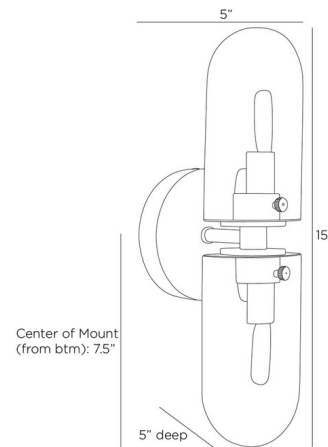

By Arteriors Home

Description

The Javier Wall Sconce brings timeless beauty to your interior. The bullet-shaped shades feature a thick layer of reflective crystal encasing two clear bulbs, enhancing the depth of warm, ambient light and shadows that fill your room.

Shown in antique brass / champagne crystal

Specifications

COLOR	Champagne Crystal
BODY FINISH	Antique Brass
WATTAGE	4W
DIMMER	N/A
DIMENSIONS	5"W x 15"H x 5"D
BULB NOT INCLUDED	2 x B10/Candelabra (E12)/2W/120V LED