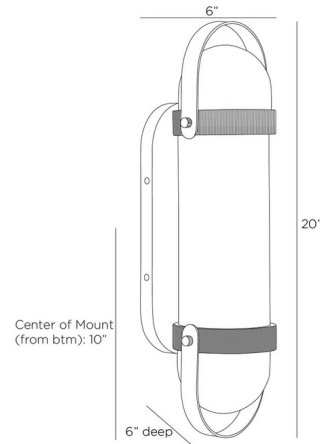

By Arteriors Home

Description

The Flemming Wall Sconce infuses your interior space with an equestrian-inspired charm. A capsule-shaped matte swirl glass fixture is mounted on a backplate with ridged details, adding texture and casting warm, inviting shadows of light across your room.

Shown in antique brass / matte swirl

Specifications

COLOR	Matte Swirl
BODY FINISH	Antique Brass
WATTAGE	7W
DIMMER	N/A
DIMENSIONS	6"W x 20"H x 6"D
BULB NOT INCLUDED	1 x G16.5/Medium (E26)/7W/120V LED
OTHER BULB OPTIONS	G16.5/Medium (E26)/40W/120V Incandescent