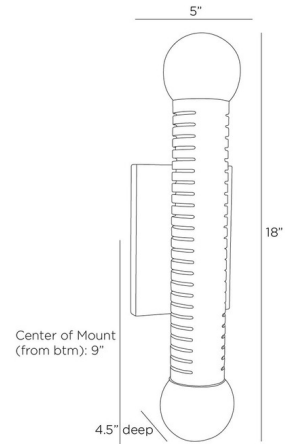

### Description

The Flume Wall Sconce introduces a timeless, machined aesthetic to your interior space. A pair of smoke crystal balls, positioned at each end, casts warm, captivating shadows of light throughout your room.

### Specifications

COLOR	Smoke Crystal
BODY FINISH	English Bronze
WATTAGE	14W
DIMMER	N/A
DIMENSIONS	5"W x 18"H x 4.5"D
BULB NOT INCLUDED	2 x T6/Candelabra (E12)/7W/120V LED
OTHER BULB OPTIONS	T6/Candelabra (E12)/40W/120V Incandescent