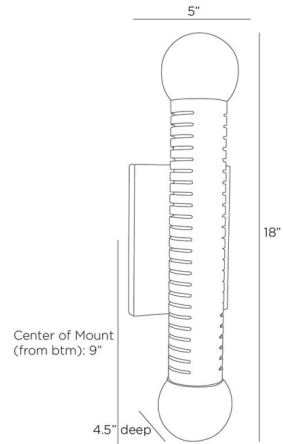

By Arteriors Home

Description

The Flume Wall Sconce introduces a timeless, machined aesthetic to your interior space. A pair of smoke crystal balls, positioned at each end, casts warm, captivating shadows of light throughout your room.

Shown in english bronze / smoke crystal

Specifications

COLOR	Smoke Crystal
BODY FINISH	English Bronze
WATTAGE	14W
DIMMER	N/A
DIMENSIONS	5"W x 18"H x 4.5"D
BULB NOT INCLUDED	2 x T6/Candelabra (E12)/7W/120V LED
OTHER BULB OPTIONS	T6/Candelabra (E12)/40W/120V Incandescent