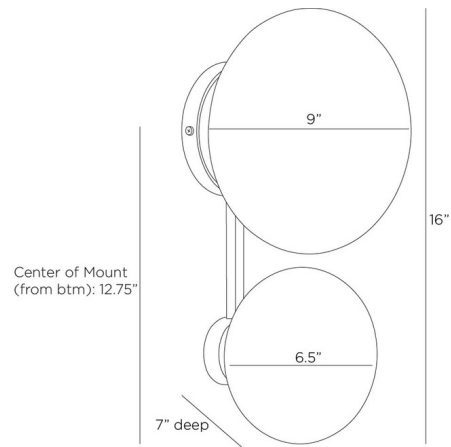

CLICK TO VIEW PRODUCT

Notes: